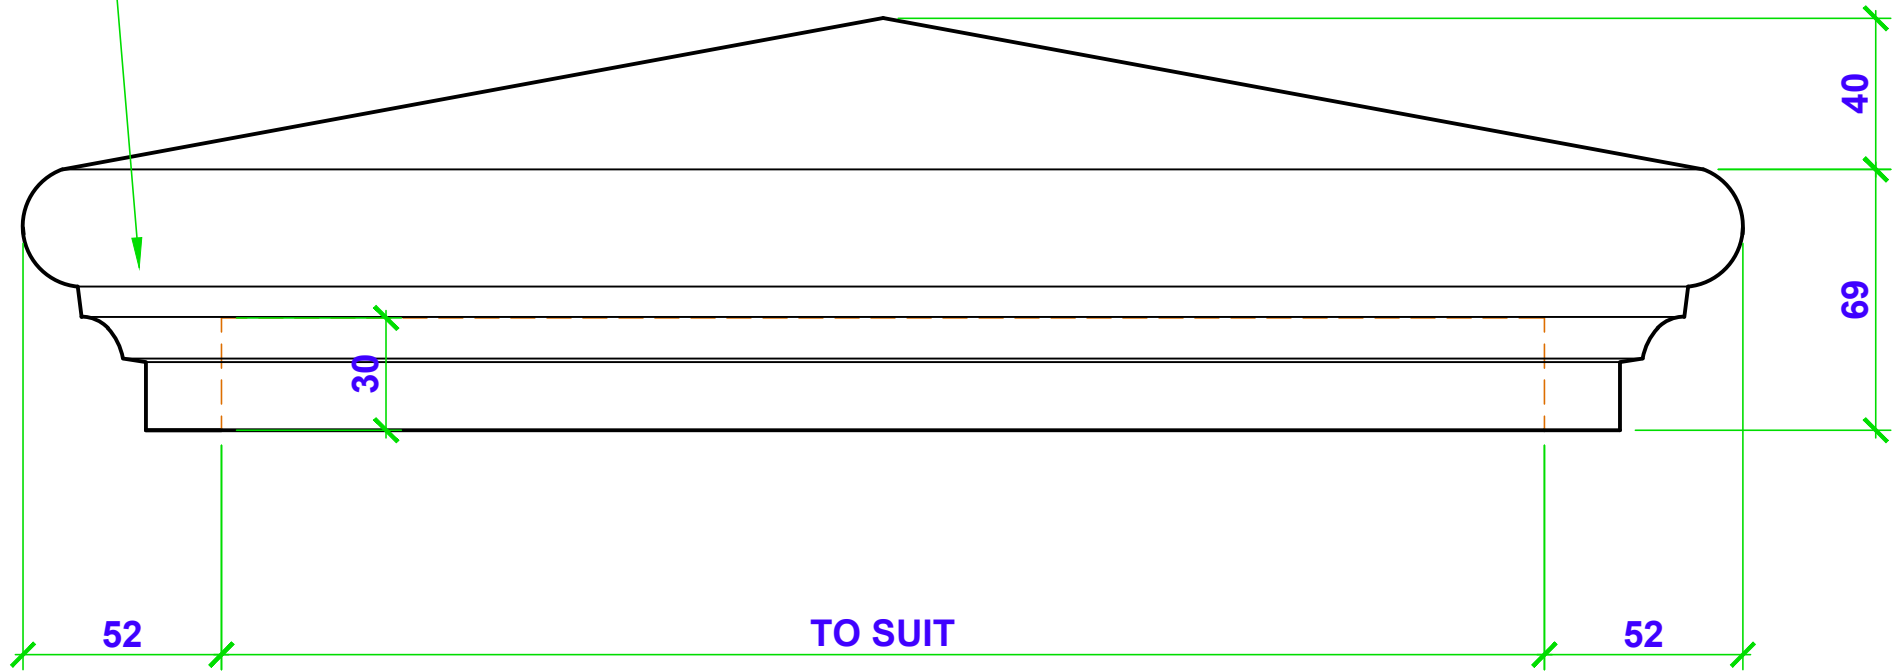

#PC 8709

CUSTOMER:

O/N:

DWG NO

PIER CAP 8709

DRAWN BY:

ROMAN MELNYCHUK

DATE:

01/06/2014

SCALE

1:2

Unitex[®]